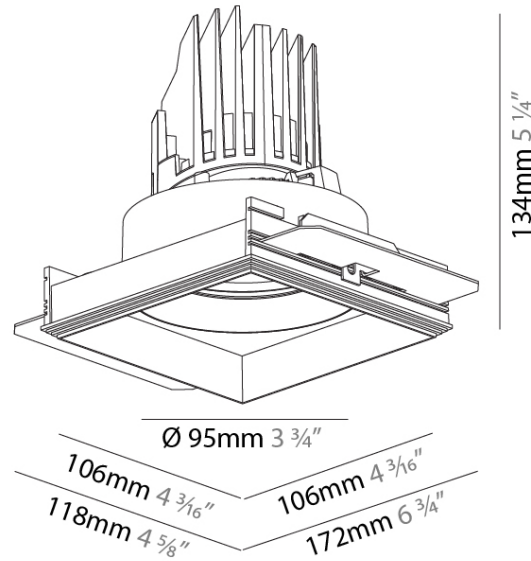

ELECTRICAL

Lamp Type: LED (Zhaga Standard)
Input Wattage (W): 13.2 (2700K) / 16.5
Total Output Wattage (W): 12 (2700K) / 15
Dimming: Tri-Mode (Non-Dimming and Phase Dimming (120Vac only) and 0-10V Dimming)
Driver Included: No
Driver Location: Recessed Housing
Driver Type: Constant Current - Universal
Driver Class: Class 2
Housing: See components
Input Voltage (V): 120 - 277
Constant Current (MA): 350

LED

Number of LEDs: 1
Color Temperature (°K): 2700 / 3000 / 3500 / 4000
Max. Delivered Lumen (lm): 850 / 950 / 1019 / 1040
Nominal Lumen (lm): 960 / 1070 / 1156 / 1180
CRI: >90 CRI
Efficiency (%): 88.5
Lamp Life (hrs): 50000
Upon Request: RGB-W Tunable White Special Color Temperature Special LED

OPTICAL

Reflector: 10
Adjustability: Rotational 355°; Tilt 30°
Upon Request: Special Beam Angles

RATINGS AND CERTIFICATIONS

Zaneen Lighting © 2021, T 1990 280-3382, F 416-247-9319, www.zaneen.com

Available for international specifications by adding "INT" at the end of the existing Model #. For assistance on 'custom' specifications, contact zteam@zaneen.com. In a constant effort to supply the best product, we reserve the right to change specifications or materials without notice. The most recent specification sheets are found at zaneen.com
IP rating: IP20