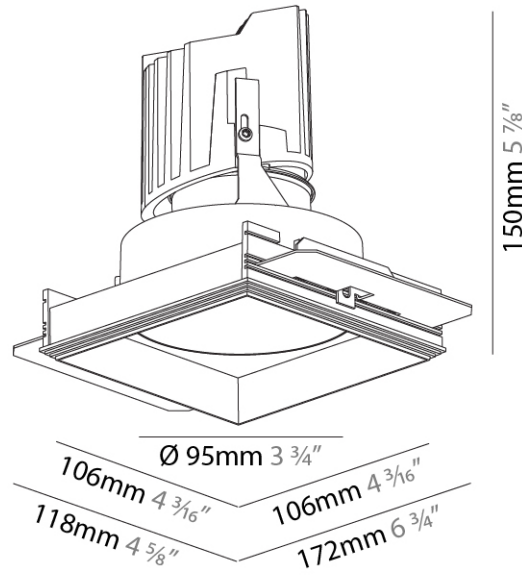

PHYSICAL

Shape: Square
Diameter (mm): 95
Diameter (in): 3 3/4
Length (mm): 106
Length (in): 4 3/16
Width (mm): 106
Width (in): 4 3/16
Depth (mm): 150
Depth (in): 5 7/8
Ceiling Thickness (mm): 10 / 12.5 / 15 / 25
Ceiling Thickness (in): 3/8 or 1/2 or 9/16 or 1
Min. Recessing Depth (mm): 170
Min. Recessing Depth (in): 6 11/16
Light Distribution: Downlight
Weight (kg): 0.705
Weight (lbs): 1.55
Fixture Finish: SSR / BKV / CWI / CRY / HAB / UFT / ITA / RUA / FTG / MYG / LOD / PUS / FRO / FUP / KIA / POP / BLS / SPG / MEY / GOH / GUM / CHC / COM / ABZ / JAG / OBR / MOS / ROR
Fixture Material: Aluminum Die Cast
Cut-out Measurements: 120mm / 4 3/4" x 120mm / 4 3/4"
Upon Request: Unique Ceiling Thickness

ELECTRICAL

Lamp Type: LED (Zhaga Standard)
Input Wattage (W): 15.5
Total Output Wattage (W): 14.5
Dimming: Tri-Mode (Non-Dimming and Phase Dimming (120Vac only) and 0-10V Dimming)
Driver Included: No
Driver Location: Recessed Housing
Driver Type: Constant Current - Universal
Driver Class: Class 2
Housing: See components
Input Voltage (V): 120 - 277
Constant Current (MA): 500

LED

Number of LEDs: 1
Color Temperature (°K): 2700 / 3000 / 3500 / 4000
Max. Delivered Lumen (lm): 940 / 980 / 1029 / 1050
Nominal Lumen (lm): 1386 / 1438 / 1511 / 1542
CRI: >90 CRI
Efficiency (%): 87.9 / 88.4 / 87.9
Lamp Life (hrs): 50000
Upon Request: RGB-W Tunable White Special Color Temperature Special LED

OPTICAL

Reflector*: 20 / 40 / 60
Upon Request: Special Beam Angles

RATINGS AND CERTIFICATIONS
© 2024 Zaneen Lighting, Inc. 1-800-338-3382, F 416-247-9319, www.zaneen.com

Available for international specifications by adding 'INT' at the end of the existing Model #. For assistance on 'custom' specifications, contact zteam@zaneen.com.
In a constant effort to supply the best product, we reserve the right to change specifications or materials without notice. The most recent specification sheets are found at zaneen.com
IP rating: IP20