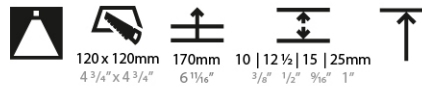

PHYSICAL

Shape: Square
Diameter (mm): 95
Diameter (in): 3 3/4
Length (mm): 106
Length (in): 4 3/16
Width (mm): 106
Width (in): 4 3/16
Depth (mm): 150
Depth (in): 5 7/8
Ceiling Thickness (mm): 10 / 12.5 / 15 / 25
Ceiling Thickness (in): 3/8 or 1/2 or 9/16 or 1
Min. Recessing Depth (mm): 170
Min. Recessing Depth (in): 6 11/16
Light Distribution: Downlight
Weight (kg): 0.705
Weight (lbs): 1.55
Fixture Finish: SSR / BKV / CWI / CRY / HAB / UFT / ITA / RUA / FTG / MYG / LOD / PUS / FRO / FUP / KIA / POP / BLS / SPG / MEY / GOH / GUM / CHC / COM / ABZ / JAG / OBR / MOS / ROR
Fixture Material: Aluminum Die Cast
Cut-out Measurements: 120mm / 4 3/4" x 120mm / 4 3/4"
Upon Request: Unique Ceiling Thickness

ELECTRICAL

Lamp Type: LED (Zhaga Standard)
Input Wattage (W): 15.5
Total Output Wattage (W): 14.5
Dimming: Tri-Mode (Non-Dimming and Phase Dimming (120Vac only) and 0-10V Dimming)
Driver Included: No
Driver Location: Recessed Housing
Driver Type: Constant Current - Universal
Driver Class: Class 2
Housing: See components
Input Voltage (V): 120 - 277
Constant Current (MA): 500

LED

Number of LEDs: 1
Color Temperature (°K): 2700 / 3000 / 3500 / 4000
Max. Delivered Lumen (lm): 940 / 980 / 1029 / 1050
Nominal Lumen (lm): 1386 / 1438 / 1511 / 1542
CRI: >90 CRI
Efficiency (%): 87.9 / 88.4 / 87.9
Lamp Life (hrs): 50000
Upon Request: RGB-W Tunable White Special Color Temperature Special LED

OPTICAL

Reflector*: 20 / 40 / 60
Upon Request: Special Beam Angles

RATINGS AND CERTIFICATIONS
© 2024 Zaneen Lighting, Inc. 1-800-338-3382, F 416-247-9319, www.zaneen.com

Available for international specifications by adding 'INT' at the end of the existing Model #. For assistance on 'custom' specifications, contact zteam@zaneen.com.
In a constant effort to supply the best product, we reserve the right to change specifications or materials without notice. The most recent specification sheets are found at zaneen.com
IP rating: IP20